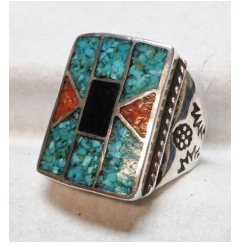

115 Silver & Turquoise Belt Buckle

Donated by Joann Barbee

hand crafted in Mexico
circa 1950's

116 Little Horned Head

Donated by Milt Burford

3 foot statue by Milt Burford

117 men's Turquoise ring

Donated by Estate of Harold & Carolyn Hockett