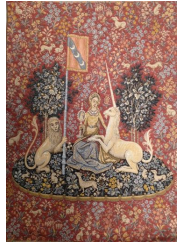

9 \$50 Stoneware Bowl by Dick Benson
Donated by Dick Benson

Stoneware bowl by Dick Benson

Item# Starting Bid Description

10 \$50 Unicorn tapestry
Donated by Annie & Bill Blanc

from the NY Metropolitan Museum of Art