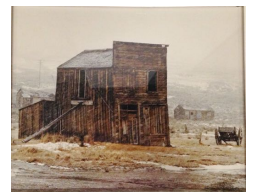

4 $50 Bodie in Winter
Donated by Howard Smith & Magi Allen

Framed photo by William Fekkether of Bishop. CA
On of the artists photos was featured in the May 1957 issue of Desert Magazine